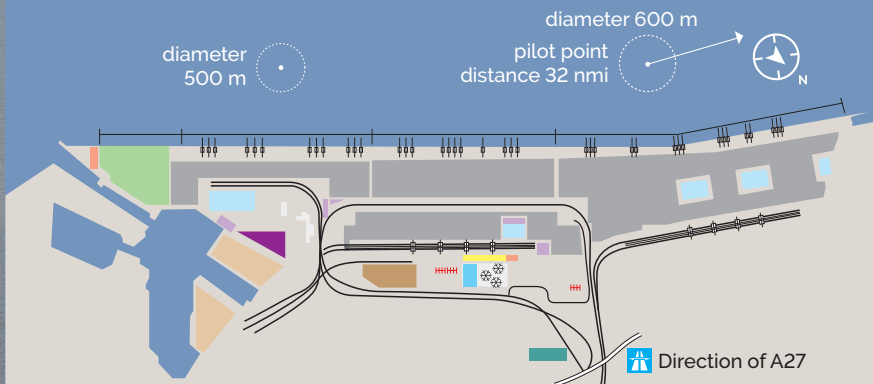

Container Terminals Bremerhaven

- The longest operable quayside in Europe:
 - EUROGATE Container Terminal Bremerhaven (common-user terminal)
 - North Sea Terminal Bremerhaven (dedicated terminal for Maersk)
 - MSC Gate Bremerhaven (dedicated terminal for MSC Mediterranean Shipping Company)
- Freeport in Germany
- Full service baseport for wind energy, oversized and project cargo

Length of quay: **4,680 m**

Terminal area: **2.9 mio m²**

Water depth: **14 – 16.5 m**

Container gantries: **41**

BREMERHAVEN

- | | | | | |
|---------|---------------|-------------------------|-----------------|--|
| HH Gate | Turning Basin | Container Storage Area | Reefer Area | Container Freight Station |
| Customs | Rail Terminal | Break Bulk/Out-of-Gauge | Fumigation Area | Terminal for Wind Energy Equipment & Project Cargo |
| VET | Coldstore | RoRo/Automobile BLG | X-Ray | Empty Depot |

 Water depth:
15.1 - 15.6 m

 Length of quay:
2,080 m

 Terminal area:
1.4 mio m²

 Container gantries:
21

HAMBURG

 Gate	 Turning Basin	 Container Storage Area	 Reefer Area
 Customs	 Rail Terminal	 Fumigation Area	

CONTAINER FREIGHT STATION (CFS)

- Located at **EUROGATE Container Terminal Bremerhaven**
- 70,000 m² outdoor area and 30,000 m² shed area
- 3 rail tracks á 400 m in front of the door
- Loading and unloading of wagons, trucks, containers and flat racks
- Expert in loading and unloading prestige vehicles on pallets or various racks, including Porsche, Audi, Great Wall Motors, etc.
- Commodities: all types of goods, bulk cargo, cars, beverages, OOG, break bulk, steel, paper and forest products