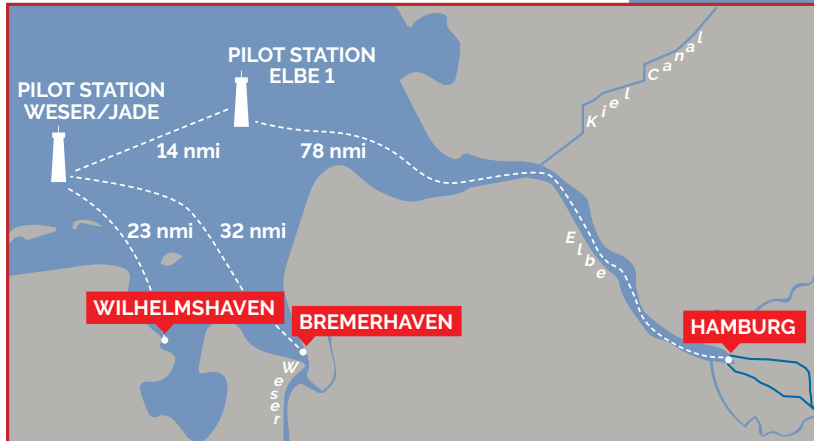

EUROGATE CONTAINER TERMINALS IN GERMANY

EUROPE'S LEADING CONTAINER TERMINAL OPERATOR

12 CONTAINER TERMINALS AT 9 LOCATIONS IN 5 COUNTRIES

TERMINAL NETWORK IN GERMANY

- 3 Terminals in Bremerhaven
- 1 Terminal in Hamburg
- 1 Terminal in Wilhelmshaven

Container Terminals Bremerhaven

- The longest operable quayside in Europe:
 - EUROGATE Container Terminal Bremerhaven (common-user terminal)
 - North Sea Terminal Bremerhaven (dedicated terminal for Maersk)
 - MSC Gate Bremerhaven (dedicated terminal for MSC Mediterranean Shipping Company)
- Freeport in Germany
- Full service baseport for wind energy, oversized and project cargo

EUROGATE Container Terminal Hamburg

- First container terminal when entering Hamburg
- Common-user terminal to all shipping lines
- EUROKOMBI railway station directly at the terminal
- Location of EUROGATE Intermodal GmbH, providing seaport hinterland transport services across Europe

REMAIN CONTAINER-DEPOT AND REPAIR

- Located in **Bremen, Bremerhaven, Hamburg** and **Wilhelmshaven**
- Container repair, maintenance and cleaning
- Container depot for leasing companies and shipping lines
- Sale and lease of new and used containers
- Reefer service 24/7