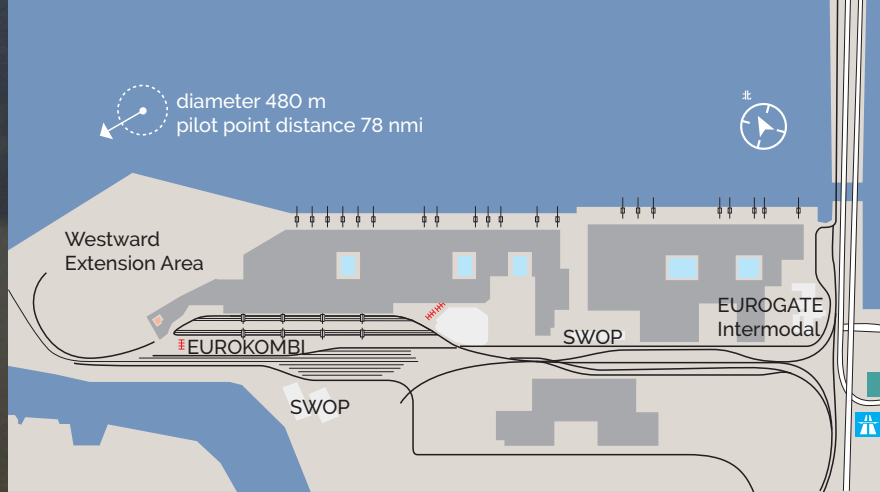

Length of quay: **4,680 m**

Terminal area: **2.9 mio m²**

Water depth: **14 – 16.5 m**

Container gantries: **41**

BREMERHAVEN

- | | | | | |
|---------|---------------|-------------------------|-----------------|--|
| HH Gate | Turning Basin | Container Storage Area | Reefer Area | Container Freight Station |
| Customs | Rail Terminal | Break Bulk/Out-of-Gauge | Fumigation Area | Terminal for Wind Energy Equipment & Project Cargo |
| VET | Coldstore | RoRo/Automobile BLG | X-Ray | Empty Depot |

EUROGATE Container Terminal Hamburg

- First container terminal when entering Hamburg
- Common-user terminal to all shipping lines
- EUROKOMBI railway station directly at the terminal
- Location of EUROGATE Intermodal GmbH, providing seaport hinterland transport services across Europe

 Water depth:
15.1 - 15.6 m

 Length of quay:
2,080 m

 Terminal area:
1.4 mio m²

 Container gantries:
21

HAMBURG

 Gate	 Turning Basin	 Container Storage Area	 Reefer Area
 Customs	 Rail Terminal	 Fumigation Area	

CONTAINER FREIGHT STATION (CFS)

- Located at **EUROGATE Container Terminal Bremerhaven**
- 70,000 m² outdoor area and 30,000 m² shed area
- 3 rail tracks á 400 m in front of the door
- Loading and unloading of wagons, trucks, containers and flat racks
- Expert in loading and unloading prestige vehicles on pallets or various racks, including Porsche, Audi, Great Wall Motors, etc.
- Commodities: all types of goods, bulk cargo, cars, beverages, OOG, break bulk, steel, paper and forest products