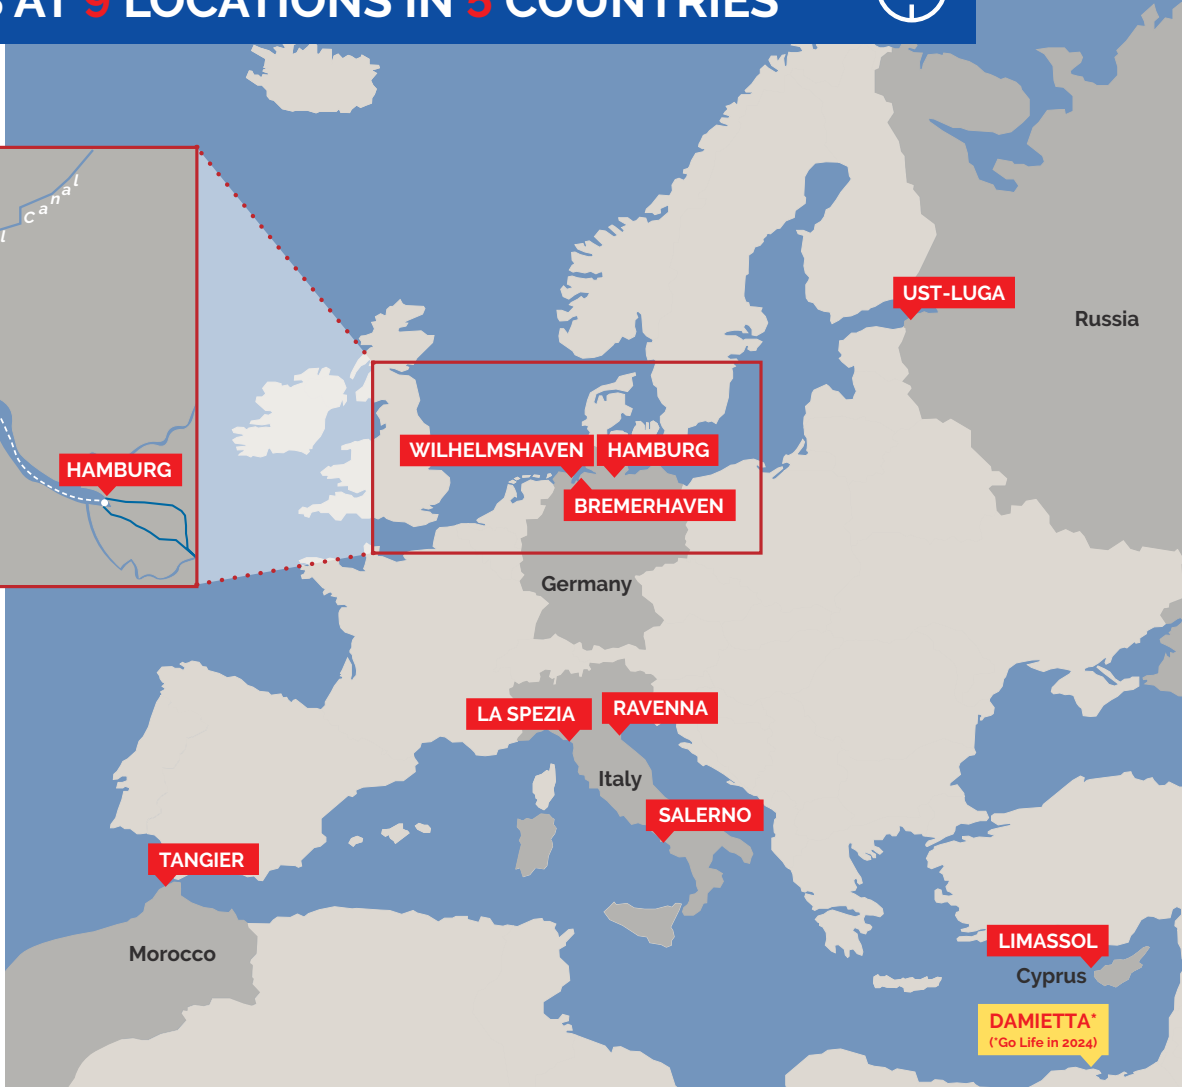

EUROGATE CONTAINER TERMINALS IN GERMANY

EUROPE'S LEADING CONTAINER TERMINAL OPERATOR

12 CONTAINER TERMINALS AT 9 LOCATIONS IN 5 COUNTRIES

TERMINAL NETWORK IN GERMANY

- 3 Terminals in Bremerhaven
- 1 Terminal in Hamburg
- 1 Terminal in Wilhelmshaven

Container Terminals Bremerhaven

- The longest operable quayside in Europe:
 - EUROGATE Container Terminal Bremerhaven (common-user terminal)
 - North Sea Terminal Bremerhaven (dedicated terminal for Maersk)
 - MSC Gate Bremerhaven (dedicated terminal for MSC Mediterranean Shipping Company)
- Freeport in Germany
- Full service baseport for wind energy, oversized and project cargo

EUROGATE Container Terminal Hamburg

- First container terminal when entering Hamburg
- Common-user terminal to all shipping lines
- EUROKOMBI railway station directly at the terminal
- Location of EUROGATE Intermodal GmbH, providing seaport hinterland transport services across Europe

REMAIN CONTAINER-DEPOT AND REPAIR

- Located in **Bremen, Bremerhaven, Hamburg** and **Wilhelmshaven**
- Container repair, maintenance and cleaning
- Container depot for leasing companies and shipping lines
- Sale and lease of new and used containers
- Reefer service 24/7